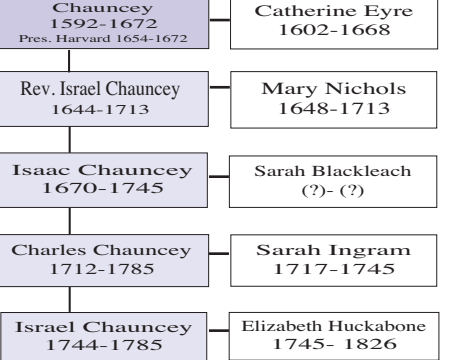

Chauncey Genealogy

Chart based on the genealogical research by
 Edwin and Inez Eaton
 Mark and Mariah Lawson
 Nigel Batty Smith www.uk-genealogy.org.uk
 and others
 Chart prepared by Norma Jean Wright Almodovar
www.normajeanelmodovar.com
www.helenwrightfamily.com

Lyon Family

Doolittle

Porter Family

SHIP MAYFLOW

Passengers on the Ship Mayflower

Chauncey Family

See tree to Charlemagne

See Chauncey line to Pepin II

Lyon Family