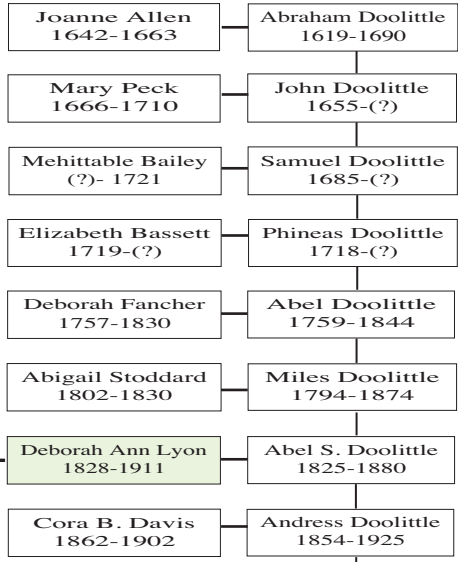

Chauncey Genealogy

Chart based on the genealogical research by
 Edwin and Inez Eaton
 Mark and Mariah Lawson
 Nigel Batty Smith www.uk-genealogy.org.uk
 and others
 Chart prepared by Norma Jean Wright Almodovar
www.normajeanelmodovar.com
www.helenwrightfamily.com

Lyon Family

Doolittle

Porter Family

SHIP MAYFLOW

Passengers on the Ship Mayflower

Chauncey Family

See tree to Charlemagne

See Chauncey line to Pepin II

Lyon Family