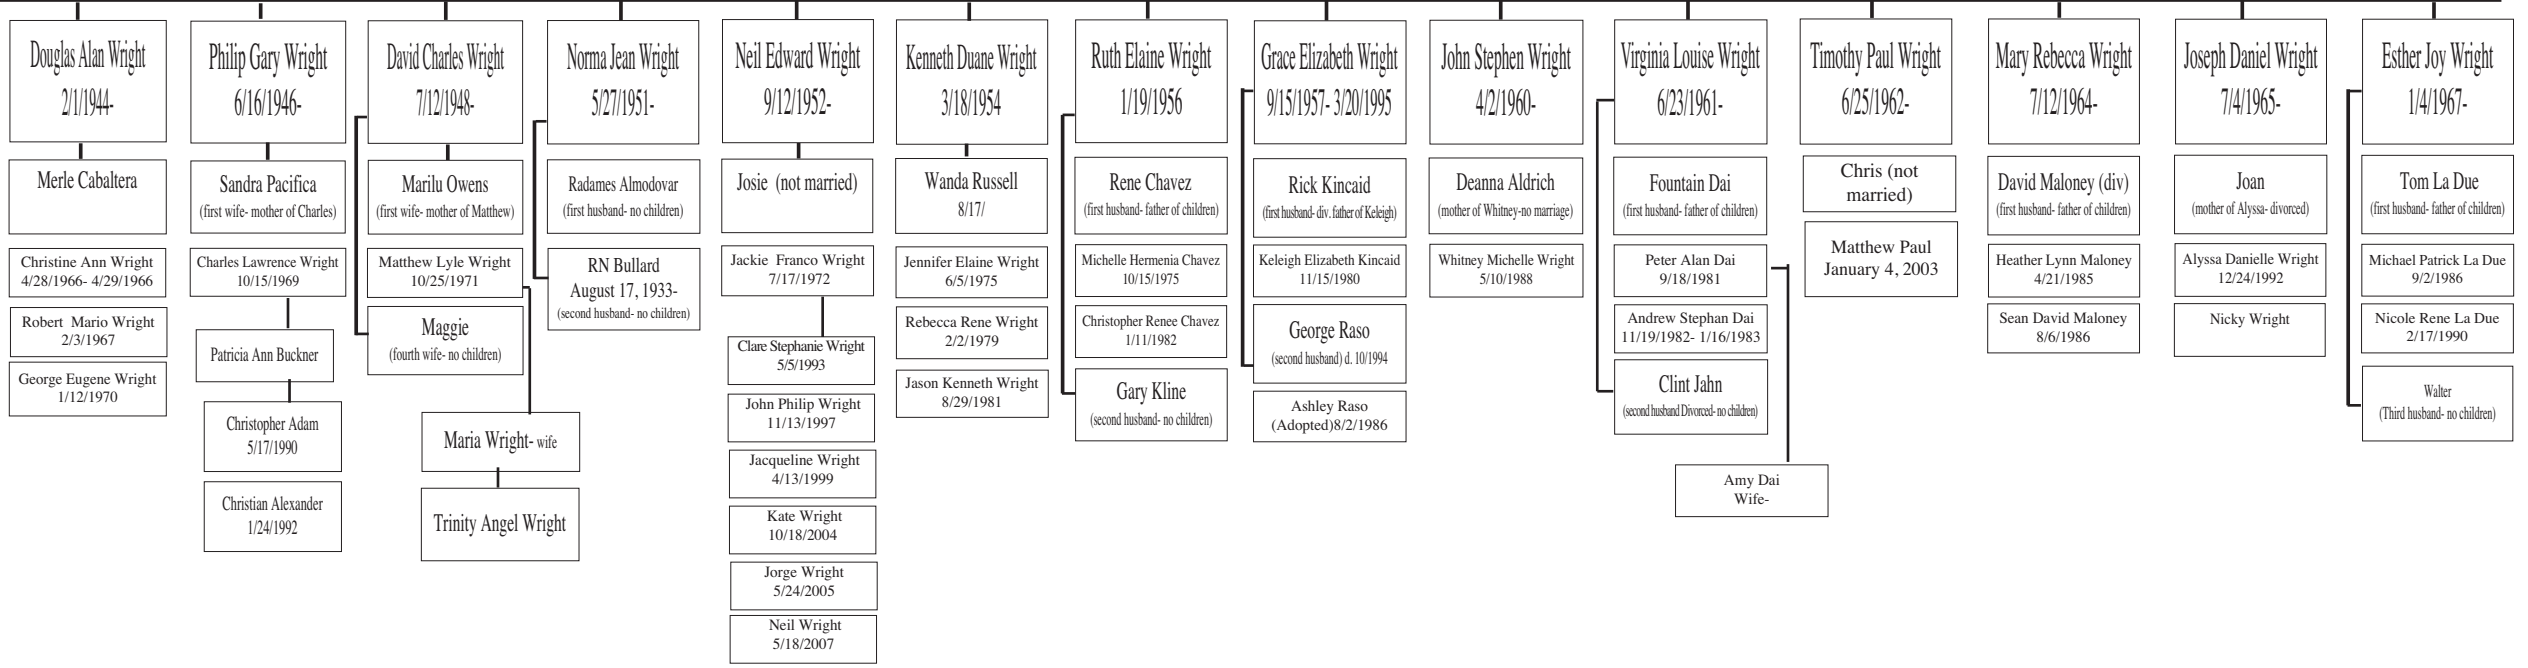

Chauncey Genealogy

Chart based on the genealogical research by
 Edwin and Inez Eaton
 Mark and Mariah Lawson
 Nigel Batty Smith www.uk-genealogy.org.uk
 and others
 Chart prepared by Norma Jean Wright Almodovar
www.normajeanelmodovar.com
www.helenwrightfamily.com

Lyon Family

Doolittle

Porter Family

SHIP MAYFLOW

Passengers on the Ship Mayflower

Chauncey Family

See tree to Charlemagne

See Chauncey line to Pepin II

Lyon Family