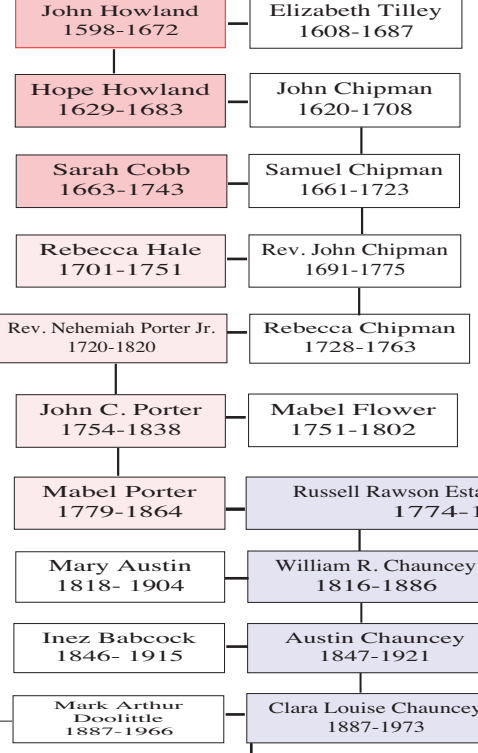

Chauncey Genealogy

Chart based on the genealogical research by
 Edwin and Inez Eaton
 Mark and Mariah Lawson
 Nigel Batty Smith www.uk-genealogy.org.uk
 and others
 Chart prepared by Norma Jean Wright Almodovar
www.normajeanelmodovar.com
www.helenwrightfamily.com

Lyon Family

Doolittle

Porter Family

SHIP MAYFLOW

Passengers on the Ship Mayflower

Chauncey Family

See tree to Charlemagne

See Chauncey line to Pepin II

Lyon Family