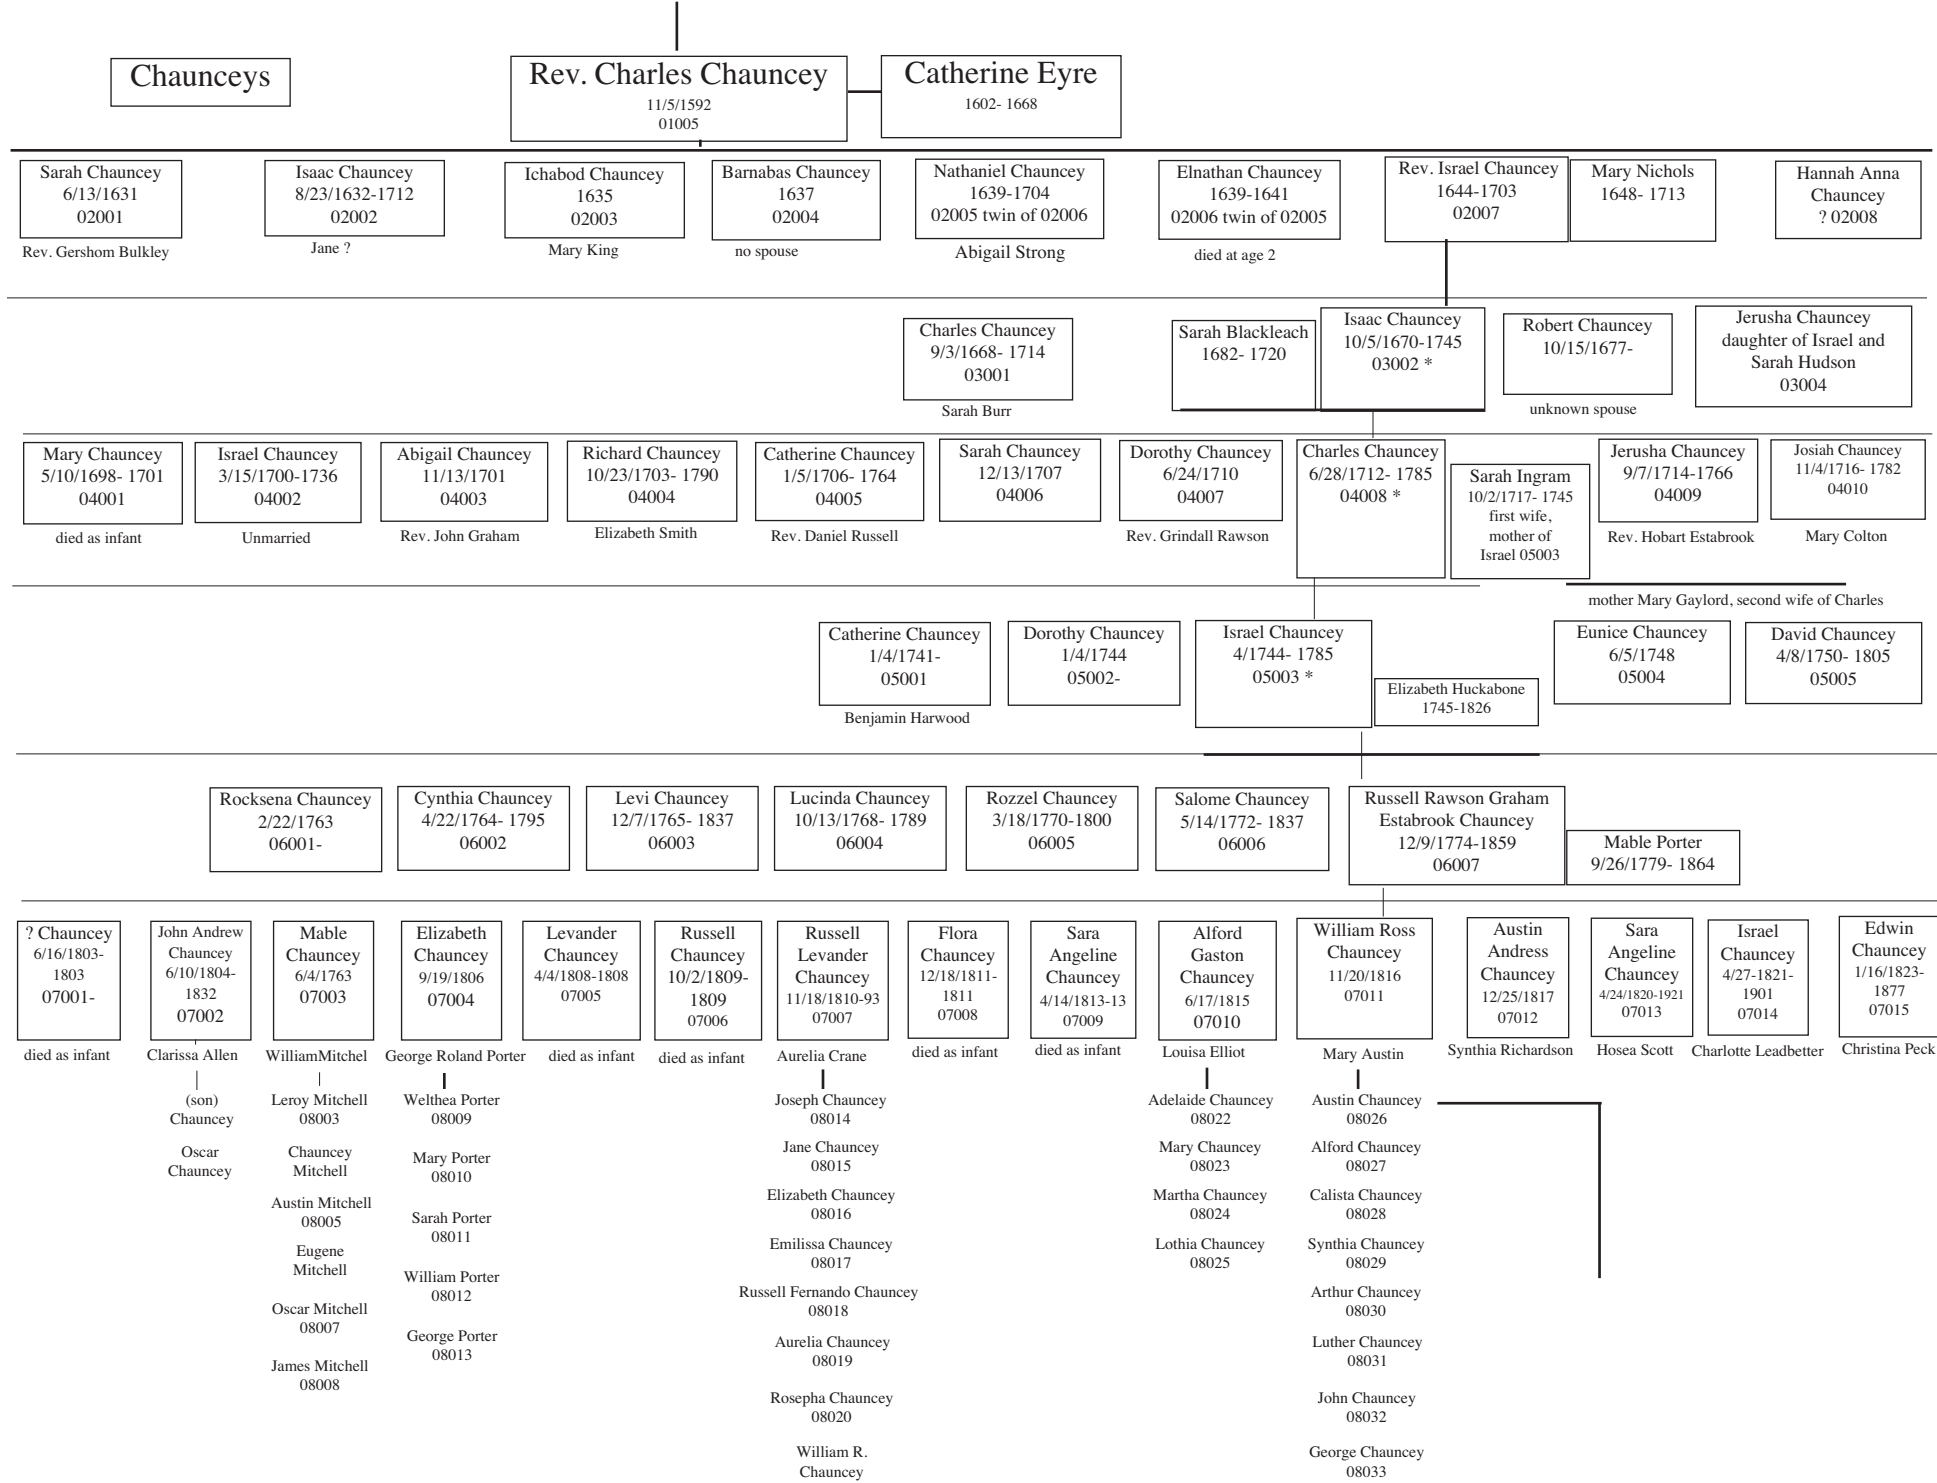

Chauncey Genealogy

Chart based on the genealogical research by
 Edwin and Inez Eaton
 Mark and Mariah Lawson
 Nigel Batty Smith www.uk-genealogy.org.uk
 and others
 Chart prepared by Norma Jean Wright Almodovar
www.normajeanelmodovar.com
www.helenwrightfamily.com

Lyon Family

Doolittle

Porter Family

SHIP MAYFLOW

Passengers on the Ship Mayflower

Chauncey Family

See tree to Charlemagne

See Chauncey line to Pepin II

Lyon Family