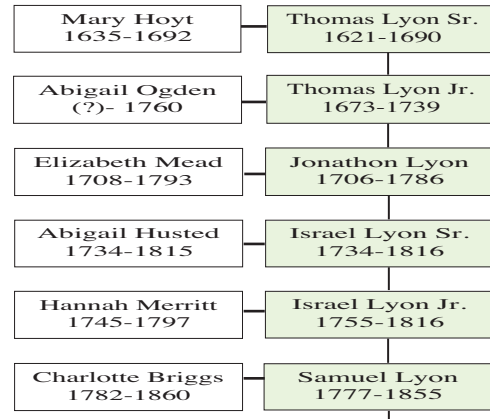

Chauncey Genealogy

Chart based on the genealogical research by
 Edwin and Inez Eaton
 Mark and Mariah Lawson
 Nigel Batty Smith www.uk-genealogy.org.uk
 and others
 Chart prepared by Norma Jean Wright Almodovar
www.normajeanelmodovar.com
www.helenwrightfamily.com

Lyon Family

Doolittle

Porter Family

SHIP MAYFLOW

Passengers on the Ship Mayflower

Chauncey Family

See tree to Charlemagne

See Chauncey line to Pepin II

Lyon Family