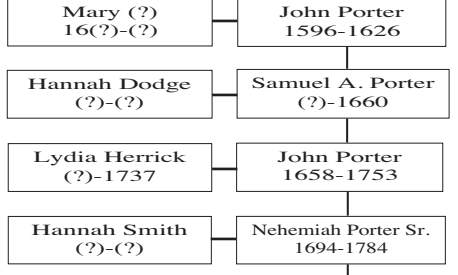

Chauncey Genealogy

Chart based on the genealogical research by
 Edwin and Inez Eaton
 Mark and Mariah Lawson
 Nigel Batty Smith www.uk-genealogy.org.uk
 and others
 Chart prepared by Norma Jean Wright Almodovar
www.normajeanelmodovar.com
www.helenwrightfamily.com

Lyon Family

Doolittle

Porter Family

SHIP MAYFLOW

Passengers on the Ship Mayflower

Chauncey Family

See tree to Charlemagne

See Chauncey line to Pepin II

Lyon Family